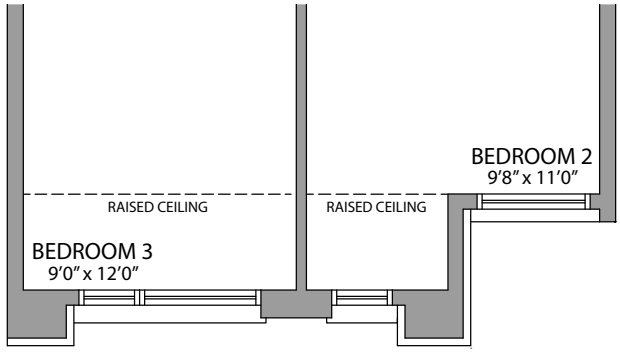

THE AVERMAN

ELEVATION 1

1620 SQ.FT.

Artists Concept

20'

ELEVATION 2

1620 SQ.FT.

Artists Concept

THE AVERMAN / 1620 SQ. FT.

20' LUXURY STREET TOWNHOMES

GROUND FLOOR ELEVATION 1

SECOND FLOOR ELEVATION 1

SECOND FLOOR ELEVATION 2

GROUND FLOOR ELEVATION 2

BASEMENT ELEVATION 1

BASEMENT ELEVATION 2

ELEVATION 1

ELEVATION 2