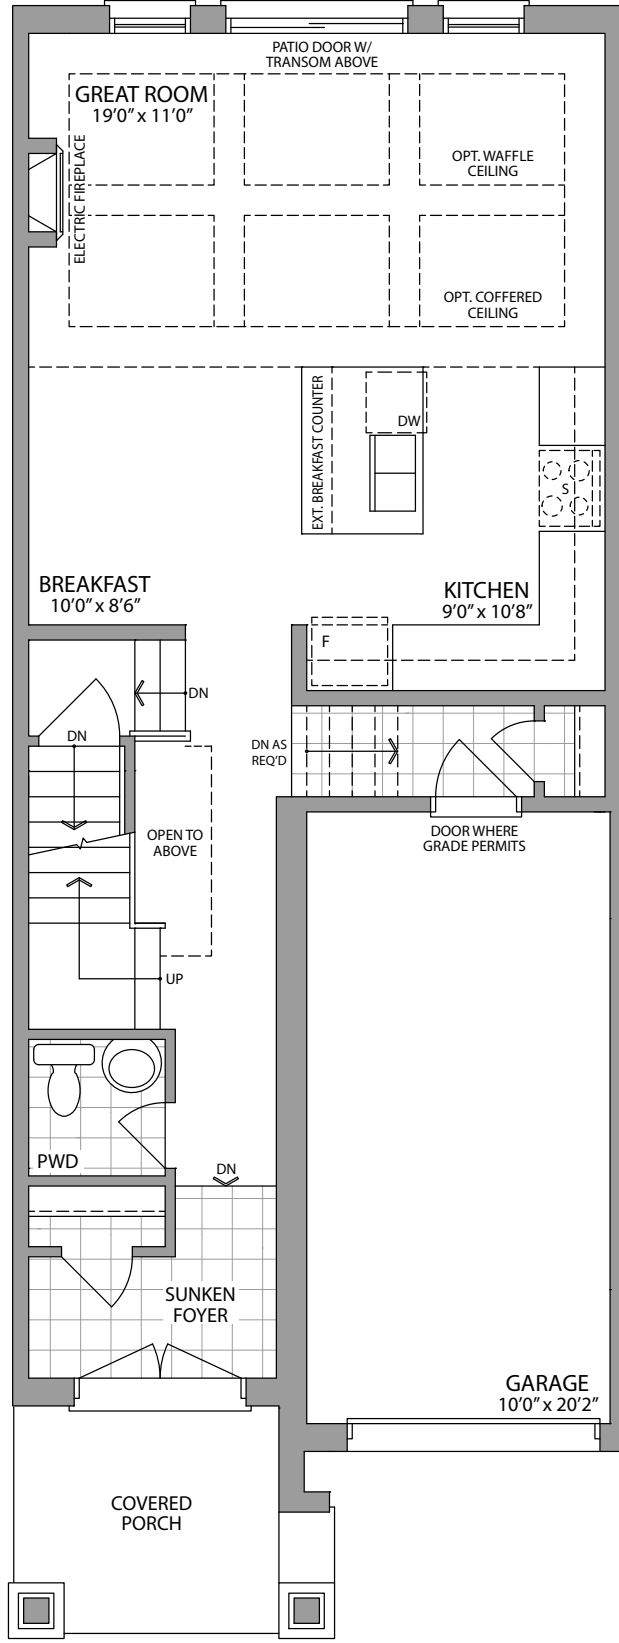

THE AVERMAN

ELEVATION 1

1620 SQ.FT.

Artists Concept

20'

ELEVATION 2

1620 SQ.FT.

Artists Concept

THE AVERMAN / 1620 SQ. FT.

20' LUXURY STREET TOWNHOMES

GROUND FLOOR ELEVATION 1

SECOND FLOOR ELEVATION 1

SECOND FLOOR ELEVATION 2

GROUND FLOOR ELEVATION 2

BASEMENT ELEVATION 1

BASEMENT ELEVATION 2

ELEVATION 1

ELEVATION 2