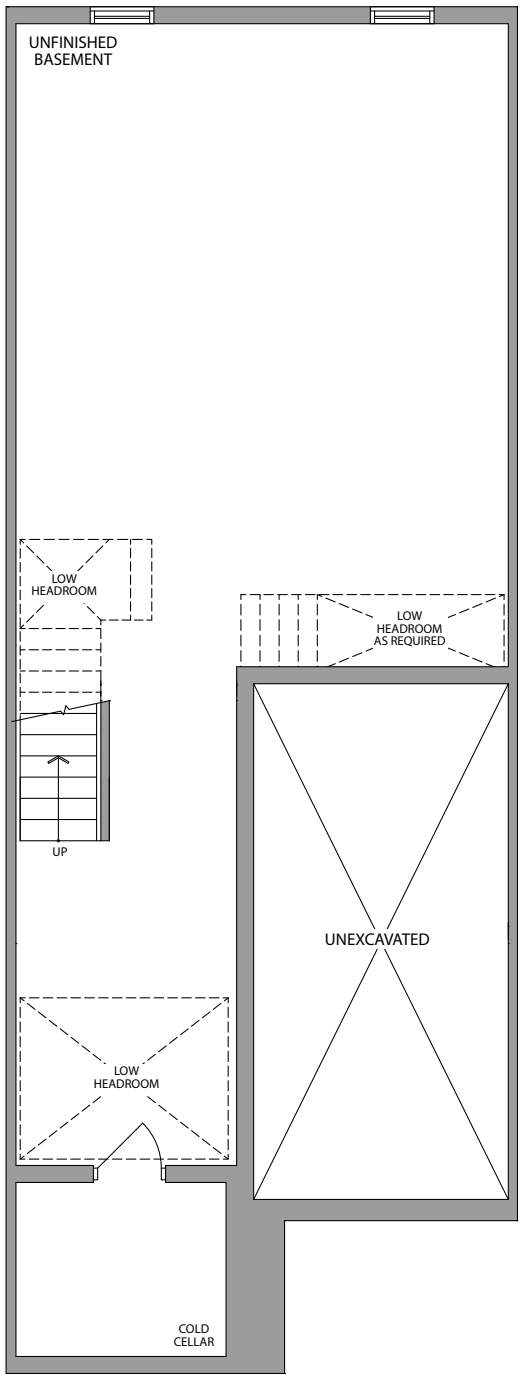

THE AVERMAN

ELEVATION 1

1620 SQ.FT.

Artists Concept

20'

ELEVATION 2

1620 SQ.FT.

Artists Concept

THE AVERMAN / 1620 SQ. FT.

20' LUXURY STREET TOWNHOMES

GROUND FLOOR ELEVATION 1

SECOND FLOOR ELEVATION 1

SECOND FLOOR ELEVATION 2

GROUND FLOOR ELEVATION 2

BASEMENT ELEVATION 1

BASEMENT ELEVATION 2

ELEVATION 1

ELEVATION 2