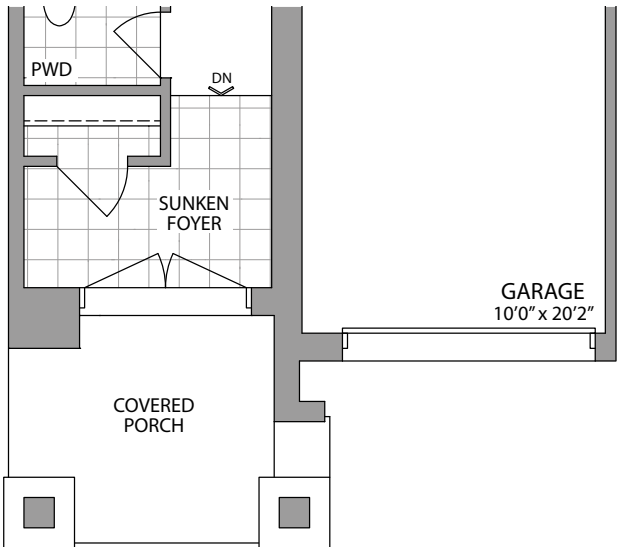

THE AVERMAN

ELEVATION 1

1620 SQ.FT.

Artists Concept

20'

ELEVATION 2

1620 SQ.FT.

Artists Concept

THE AVERMAN / 1620 SQ. FT.

20' LUXURY STREET TOWNHOMES

GROUND FLOOR ELEVATION 1

SECOND FLOOR ELEVATION 1

SECOND FLOOR ELEVATION 2

GROUND FLOOR ELEVATION 2

BASEMENT ELEVATION 1

BASEMENT ELEVATION 2

ELEVATION 1

ELEVATION 2