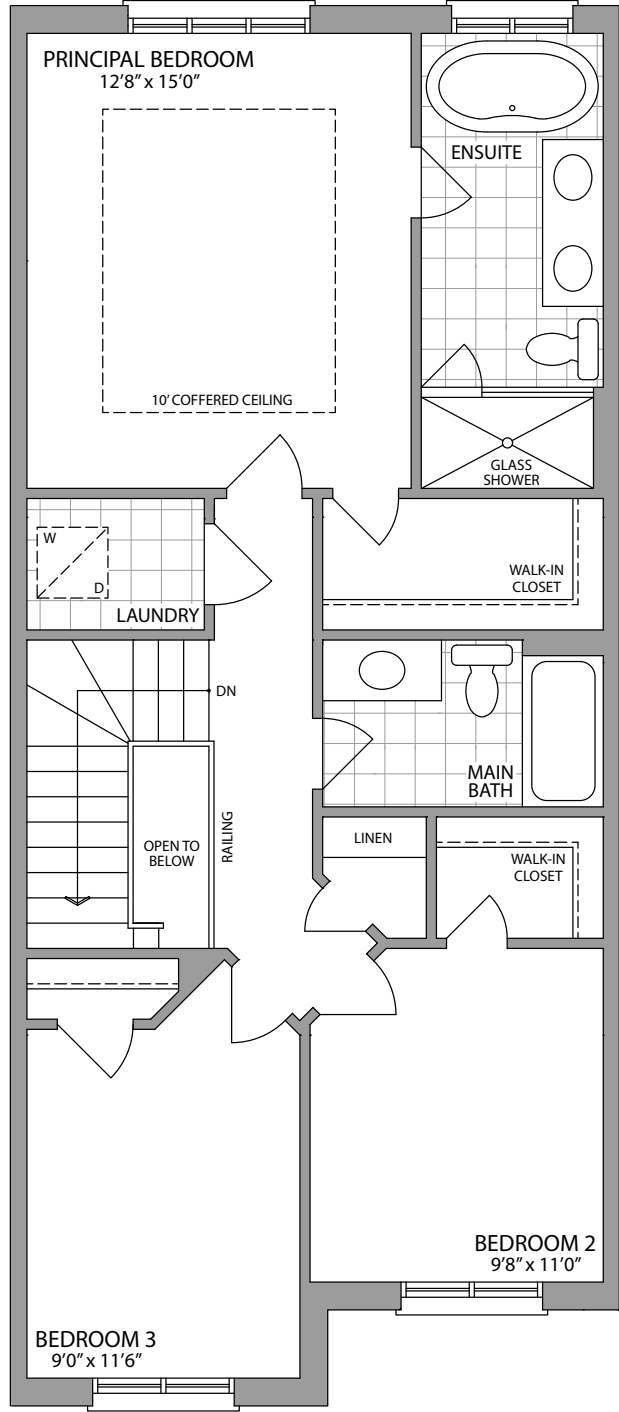

THE AVERMAN

ELEVATION 1

1620 SQ.FT.

Artists Concept

20'

ELEVATION 2

1620 SQ.FT.

Artists Concept

THE AVERMAN / 1620 SQ. FT.

20' LUXURY STREET TOWNHOMES

GROUND FLOOR ELEVATION 1

SECOND FLOOR ELEVATION 1

SECOND FLOOR ELEVATION 2

GROUND FLOOR ELEVATION 2

BASEMENT ELEVATION 1

BASEMENT ELEVATION 2

ELEVATION 1

ELEVATION 2